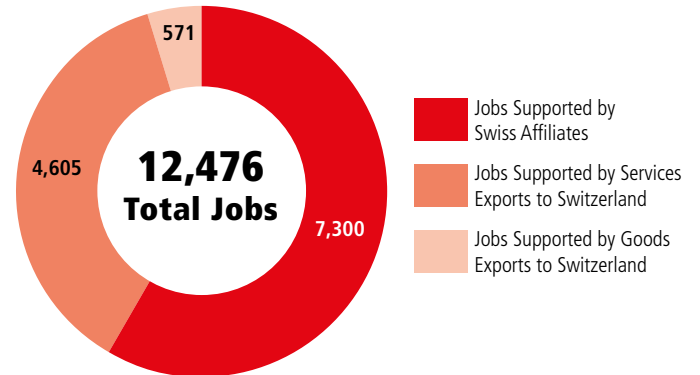

# SWISS ECONOMIC IMPACT ARIZONA

Arizona Residents of Swiss Descent: 17,958

## Employment Supported by Foreign Affiliates 2019