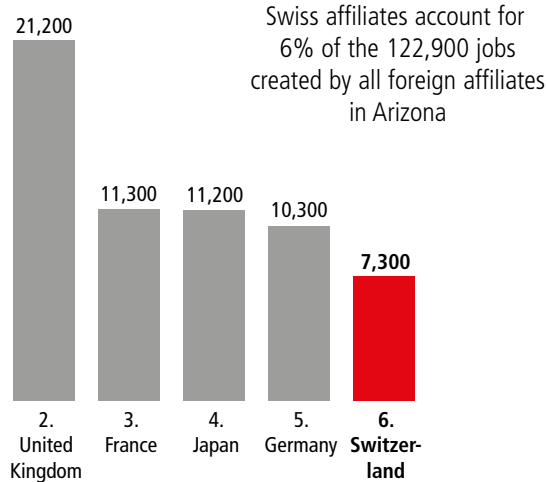

# SWISS ECONOMIC IMPACT ARIZONA

Arizona Residents of Swiss Descent: 17,958

## Employment Supported by Foreign Affiliates 2019

## Top Exports of Goods by Industry from Arizona to Switzerland, 2021

Total Export Value of Goods = \$235 M