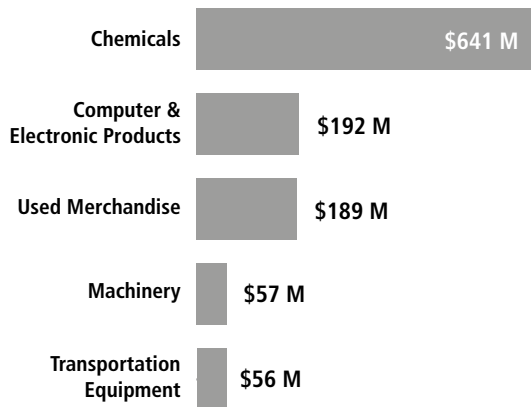

SWISS ECONOMIC IMPACT CALIFORNIA

California Residents of Swiss Descent: 96,070

Employment Supported by Foreign Affiliates 2019

Top Exports of Goods by Industry from California to Switzerland, 2021

Total Export Value of Goods = \$1.4 B

Top Imports of Goods by Industry from Switzerland to California, 2021

Total Import Value of Goods = \$3.6 B

Swiss Companies Located in California

- | | | | | |
|--------------------------|-------------------|---------------------------|-----------------------|--------------------------|
| ABB | Bucherer Group | Kuhn Rikon | SFS Group | Tecan |
| Actelion Pharmaceuticals | Capital Dynamics | Läderach | SGS | Tenthpin |
| ADC Therapeutics | Checkout.com | LafargeHolcim | Siegfried | Teuscher |
| Adecco | Chubb (ACE) | Leica Geosystems | Sika | Transcontainer Transport |
| Aeris | Cinetyphoerbiger | LEM | Small Precision Tools | u-blox |
| Alcon | Hoffmann-La Roche | Lemo | Sonova | UBS |
| Allied World | Hublot | Life Watch | Stäubli | Vacheron Constantin |
| American Lamprecht | Inauen Group | Lindt & Sprüngli | STMicroelectronics | Viking Cruises |
| Transport | Insensation | Logitech Safran Vectronix | Sulzer | Vitrol |
| Asendia | IQAir | Scandit | Swatch | Vitra |
| Axon Ivy | IWC Schaffhausen | Schaerer | Swiss Post Solutions | Weatherford |
| Bachem | Jaeger-LeCoultre | Schaffner EMC | Swiss Steel Group | Weidmann |
| Bally | Jet Aviation | Schindler | Swisscom Ventures | Zurich |
| Barry Callebaut | Katadyn | Schleuniger | Swissport | |
| Bohi Consulting | Kaywa | Schurter | Switzerland Tourism | |
| Bossard | KRISS | Sefar | Syngenta | |
| Bruce | Kuehne+Nagel | Serres | TAC House | |