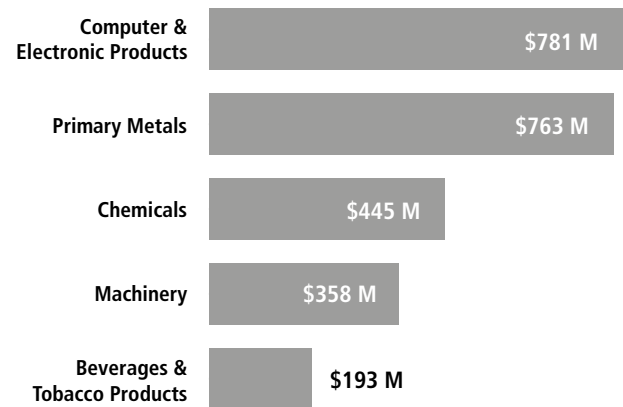

SWISS ECONOMIC IMPACT CALIFORNIA

California Residents of Swiss Descent: 96,070

Employment Supported by Foreign Affiliates 2019

Top Exports of Goods by Industry from California to Switzerland, 2021

Total Export Value of Goods = \$1.4 B

Top Imports of Goods by Industry from Switzerland to California, 2021

Total Import Value of Goods = \$3.6 B

Swiss Companies Located in California

- | | | | | |
|--------------------------|-------------------|---------------------------|-----------------------|--------------------------|
| ABB | Bucherer Group | Kuhn Rikon | SFS Group | Tecan |
| Actelion Pharmaceuticals | Capital Dynamics | Läderach | SGS | Tenthpin |
| ADC Therapeutics | Checkout.com | LafargeHolcim | Siegfried | Teuscher |
| Adecco | Chubb (ACE) | Leica Geosystems | Sika | Transcontainer Transport |
| Aeris | Cinetyphoerbiger | LEM | Small Precision Tools | u-blox |
| Alcon | Hoffmann-La Roche | Lemo | Sonova | UBS |
| Allied World | Hublot | Life Watch | Stäubli | Vacheron Constantin |
| American Lamprecht | Inauen Group | Lindt & Sprüngli | STMicroelectronics | Viking Cruises |
| Transport | Insensation | Logitech Safran Vectronix | Sulzer | Vitrol |
| Asendia | IQAir | Scandit | Swatch | Vitra |
| Axon Ivy | IWC Schaffhausen | Schaerer | Swiss Post Solutions | Weatherford |
| Bachem | Jaeger-LeCoultre | Schaffner EMC | Swiss Steel Group | Weidmann |
| Bally | Jet Aviation | Schindler | Swisscom Ventures | Zurich |
| Barry Callebaut | Katadyn | Schleuniger | Swissport | |
| Bohi Consulting | Kaywa | Schurter | Switzerland Tourism | |
| Bossard | KRISS | Sefar | Syngenta | |
| Bruce | Kuehne+Nagel | Serres | TAC House | |