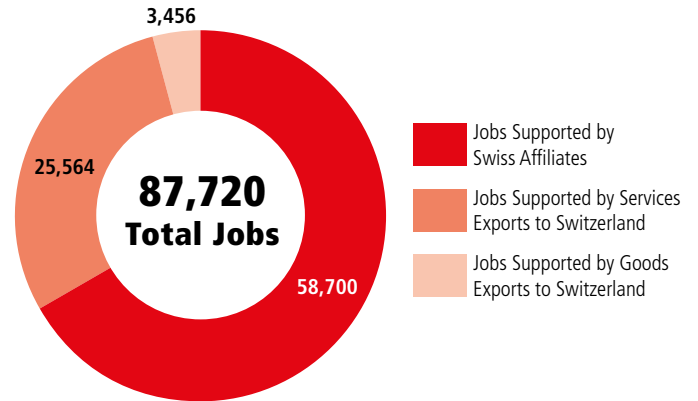

SWISS ECONOMIC IMPACT CALIFORNIA

California Residents of Swiss Descent: 96,070

Employment Supported by Foreign Affiliates 2019

Top Exports of Goods by Industry from California to Switzerland, 2021

Total Export Value of Goods = \$1.4 B

Top Imports of Goods by Industry from Switzerland to California, 2021

Total Import Value of Goods = \$3.6 B

Swiss Companies Located in California

- | | | | | |
|--------------------------|-------------------|---------------------------|-----------------------|--------------------------|
| ABB | Bucherer Group | Kuhn Rikon | SFS Group | Tecan |
| Actelion Pharmaceuticals | Capital Dynamics | Läderach | SGS | Tenthpin |
| ADC Therapeutics | Checkout.com | LafargeHolcim | Siegfried | Teuscher |
| Adecco | Chubb (ACE) | Leica Geosystems | Sika | Transcontainer Transport |
| Aeris | Cinetyphoerbiger | LEM | Small Precision Tools | u-blox |
| Alcon | Hoffmann-La Roche | Lemo | Sonova | UBS |
| Allied World | Hublot | Life Watch | Stäubli | Vacheron Constantin |
| American Lamprecht | Inauen Group | Lindt & Sprüngli | STMicroelectronics | Viking Cruises |
| Transport | Insensation | Logitech Safran Vectronix | Sulzer | Vitrol |
| Asendia | IQAir | Scandit | Swatch | Vitra |
| Axon Ivy | IWC Schaffhausen | Schaerer | Swiss Post Solutions | Weatherford |
| Bachem | Jaeger-LeCoultre | Schaffner EMC | Swiss Steel Group | Weidmann |
| Bally | Jet Aviation | Schindler | Swisscom Ventures | Zurich |
| Barry Callebaut | Katadyn | Schleuniger | Swissport | |
| Bohi Consulting | Kaywa | Schurter | Switzerland Tourism | |
| Bossard | KRISS | Sefar | Syngenta | |
| Bruce | Kuehne+Nagel | Serres | TAC House | |