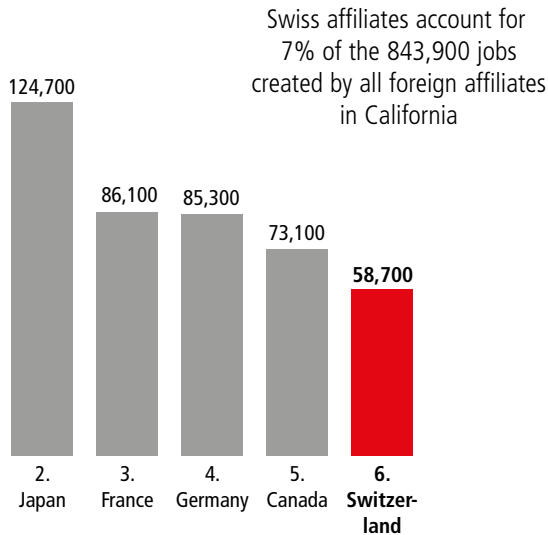

SWISS ECONOMIC IMPACT CALIFORNIA

California Residents of Swiss Descent: 96,070

Employment Supported by Foreign Affiliates 2019

Top Exports of Goods by Industry from California to Switzerland, 2021

Total Export Value of Goods = \$1.4 B

Top Imports of Goods by Industry from Switzerland to California, 2021

Total Import Value of Goods = \$3.6 B

Swiss Companies Located in California

- | | | | | |
|--------------------------|-------------------|---------------------------|-----------------------|--------------------------|
| ABB | Bucherer Group | Kuhn Rikon | SFS Group | Tecan |
| Actelion Pharmaceuticals | Capital Dynamics | Läderach | SGS | Tenthpin |
| ADC Therapeutics | Checkout.com | LafargeHolcim | Siegfried | Teuscher |
| Adecco | Chubb (ACE) | Leica Geosystems | Sika | Transcontainer Transport |
| Aeris | Cinetyphoerbiger | LEM | Small Precision Tools | u-blox |
| Alcon | Hoffmann-La Roche | Lemo | Sonova | UBS |
| Allied World | Hublot | Life Watch | Stäubli | Vacheron Constantin |
| American Lamprecht | Inauen Group | Lindt & Sprüngli | STMicroelectronics | Viking Cruises |
| Transport | Insensation | Logitech Safran Vectronix | Sulzer | Vitrol |
| Asendia | IQAir | Scandit | Swatch | Vitra |
| Axon Ivy | IWC Schaffhausen | Schaerer | Swiss Post Solutions | Weatherford |
| Bachem | Jaeger-LeCoultre | Schaffner EMC | Swiss Steel Group | Weidmann |
| Bally | Jet Aviation | Schindler | Swisscom Ventures | Zurich |
| Barry Callebaut | Katadyn | Schleuniger | Swissport | |
| Bohi Consulting | Kaywa | Schurter | Switzerland Tourism | |
| Bossard | KRISS | Sefar | Syngenta | |
| Bruce | Kuehne+Nagel | Serres | TAC House | |