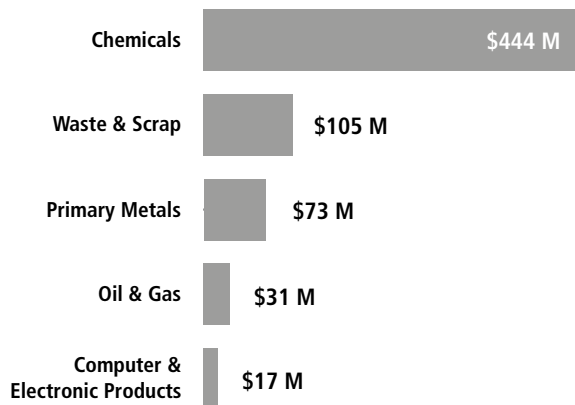

SWISS ECONOMIC IMPACT PENNSYLVANIA

Pennsylvania Residents of Swiss Descent: 70,703

Employment Supported by Foreign Affiliates 2019

Swiss affiliates account for 6% of the 329,500 jobs created by all foreign affiliates in Pennsylvania

Top Exports of Goods by Industry from Pennsylvania to Switzerland, 2021

Total Export Value of Goods = \$763 M

Top Imports of Goods by Industry from Switzerland to Pennsylvania, 2021

Total Import Value of Goods = \$5.0 B