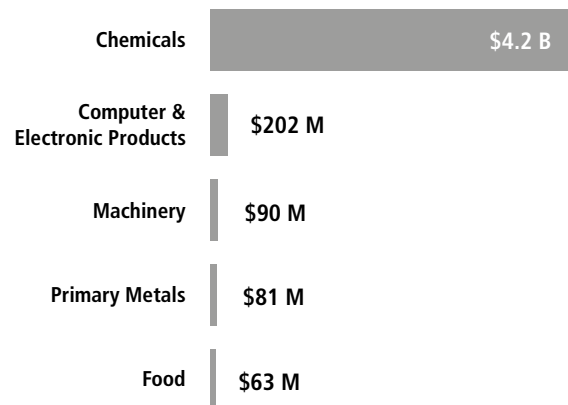

Top Imports of Goods by Industry from Switzerland to Pennsylvania, 2021

Total Import Value of Goods = $5.0 B

Swiss Companies Located in Pennsylvania

ABB	Connex	LafargeHolcim	Schindler	UBS
Actant	Credit Suisse	Life Watch	SFS Group	Vitra
ACUTRONIC	Dormakaba Dottikon ES	Lindt & Sprüngli	SGS	Weatherford
Adecco	Duagon	Linnea	SIG Combibloc	Weidmann
Alcon	Dufry	Lonza Metalor	Sika SMS Concast America	Zurich
Artemis	Electron Microscopy Sciences (Anton Mayer & Co)	Montana Tech Components	SoftwareONE	
Asendia	Elma Electronic	Muller Martini	STMicroelectronics	
ATP	Endress+Hauser	Nespresso	Swatch	
Autoneum	Forbo	Nestlé	Swissport	
BalTec	Georg Fischer	Novartis	Syngenta	
Barry Callebaut	Givaudan	Omya	TAG Heuer	
Bucherer Group	Habasit	PSI Pharma	TE Connectivity	
Chubb (ACE)	Kuehne+Nagel	Quadrant	Temenos	
Clariant		Reha Technology	Teuscher	

Note: Each indicator reflects the most recent U.S. government data available.