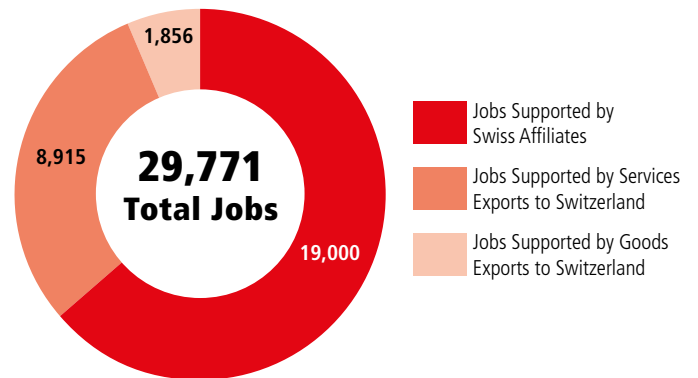

SWISS ECONOMIC IMPACT PENNSYLVANIA

Pennsylvania Residents of Swiss Descent: 70,703

Employment Supported by Foreign Affiliates 2019

Swiss affiliates account for 6% of the 329,500 jobs created by all foreign affiliates in Pennsylvania

Top Exports of Goods by Industry from Pennsylvania to Switzerland, 2021

Total Export Value of Goods = \$763 M

Top Imports of Goods by Industry from Switzerland to Pennsylvania, 2021

Total Import Value of Goods = \$5.0 B