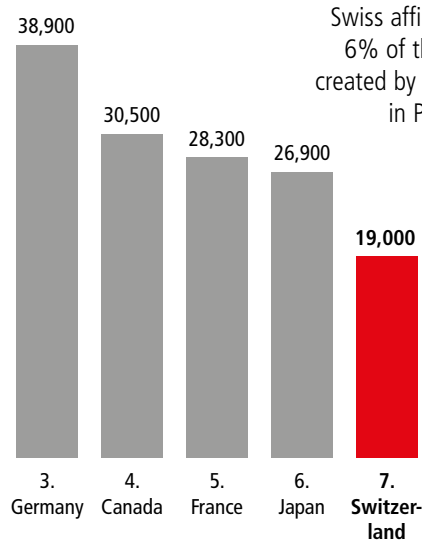

SWISS ECONOMIC IMPACT PENNSYLVANIA

Pennsylvania Residents of Swiss Descent: 70,703

Employment Supported by Foreign Affiliates 2019

Swiss affiliates account for 6% of the 329,500 jobs created by all foreign affiliates in Pennsylvania

Top Exports of Goods by Industry from Pennsylvania to Switzerland, 2021

Total Export Value of Goods = \$763 M

Top Imports of Goods by Industry from Switzerland to Pennsylvania, 2021

Total Import Value of Goods = \$5.0 B