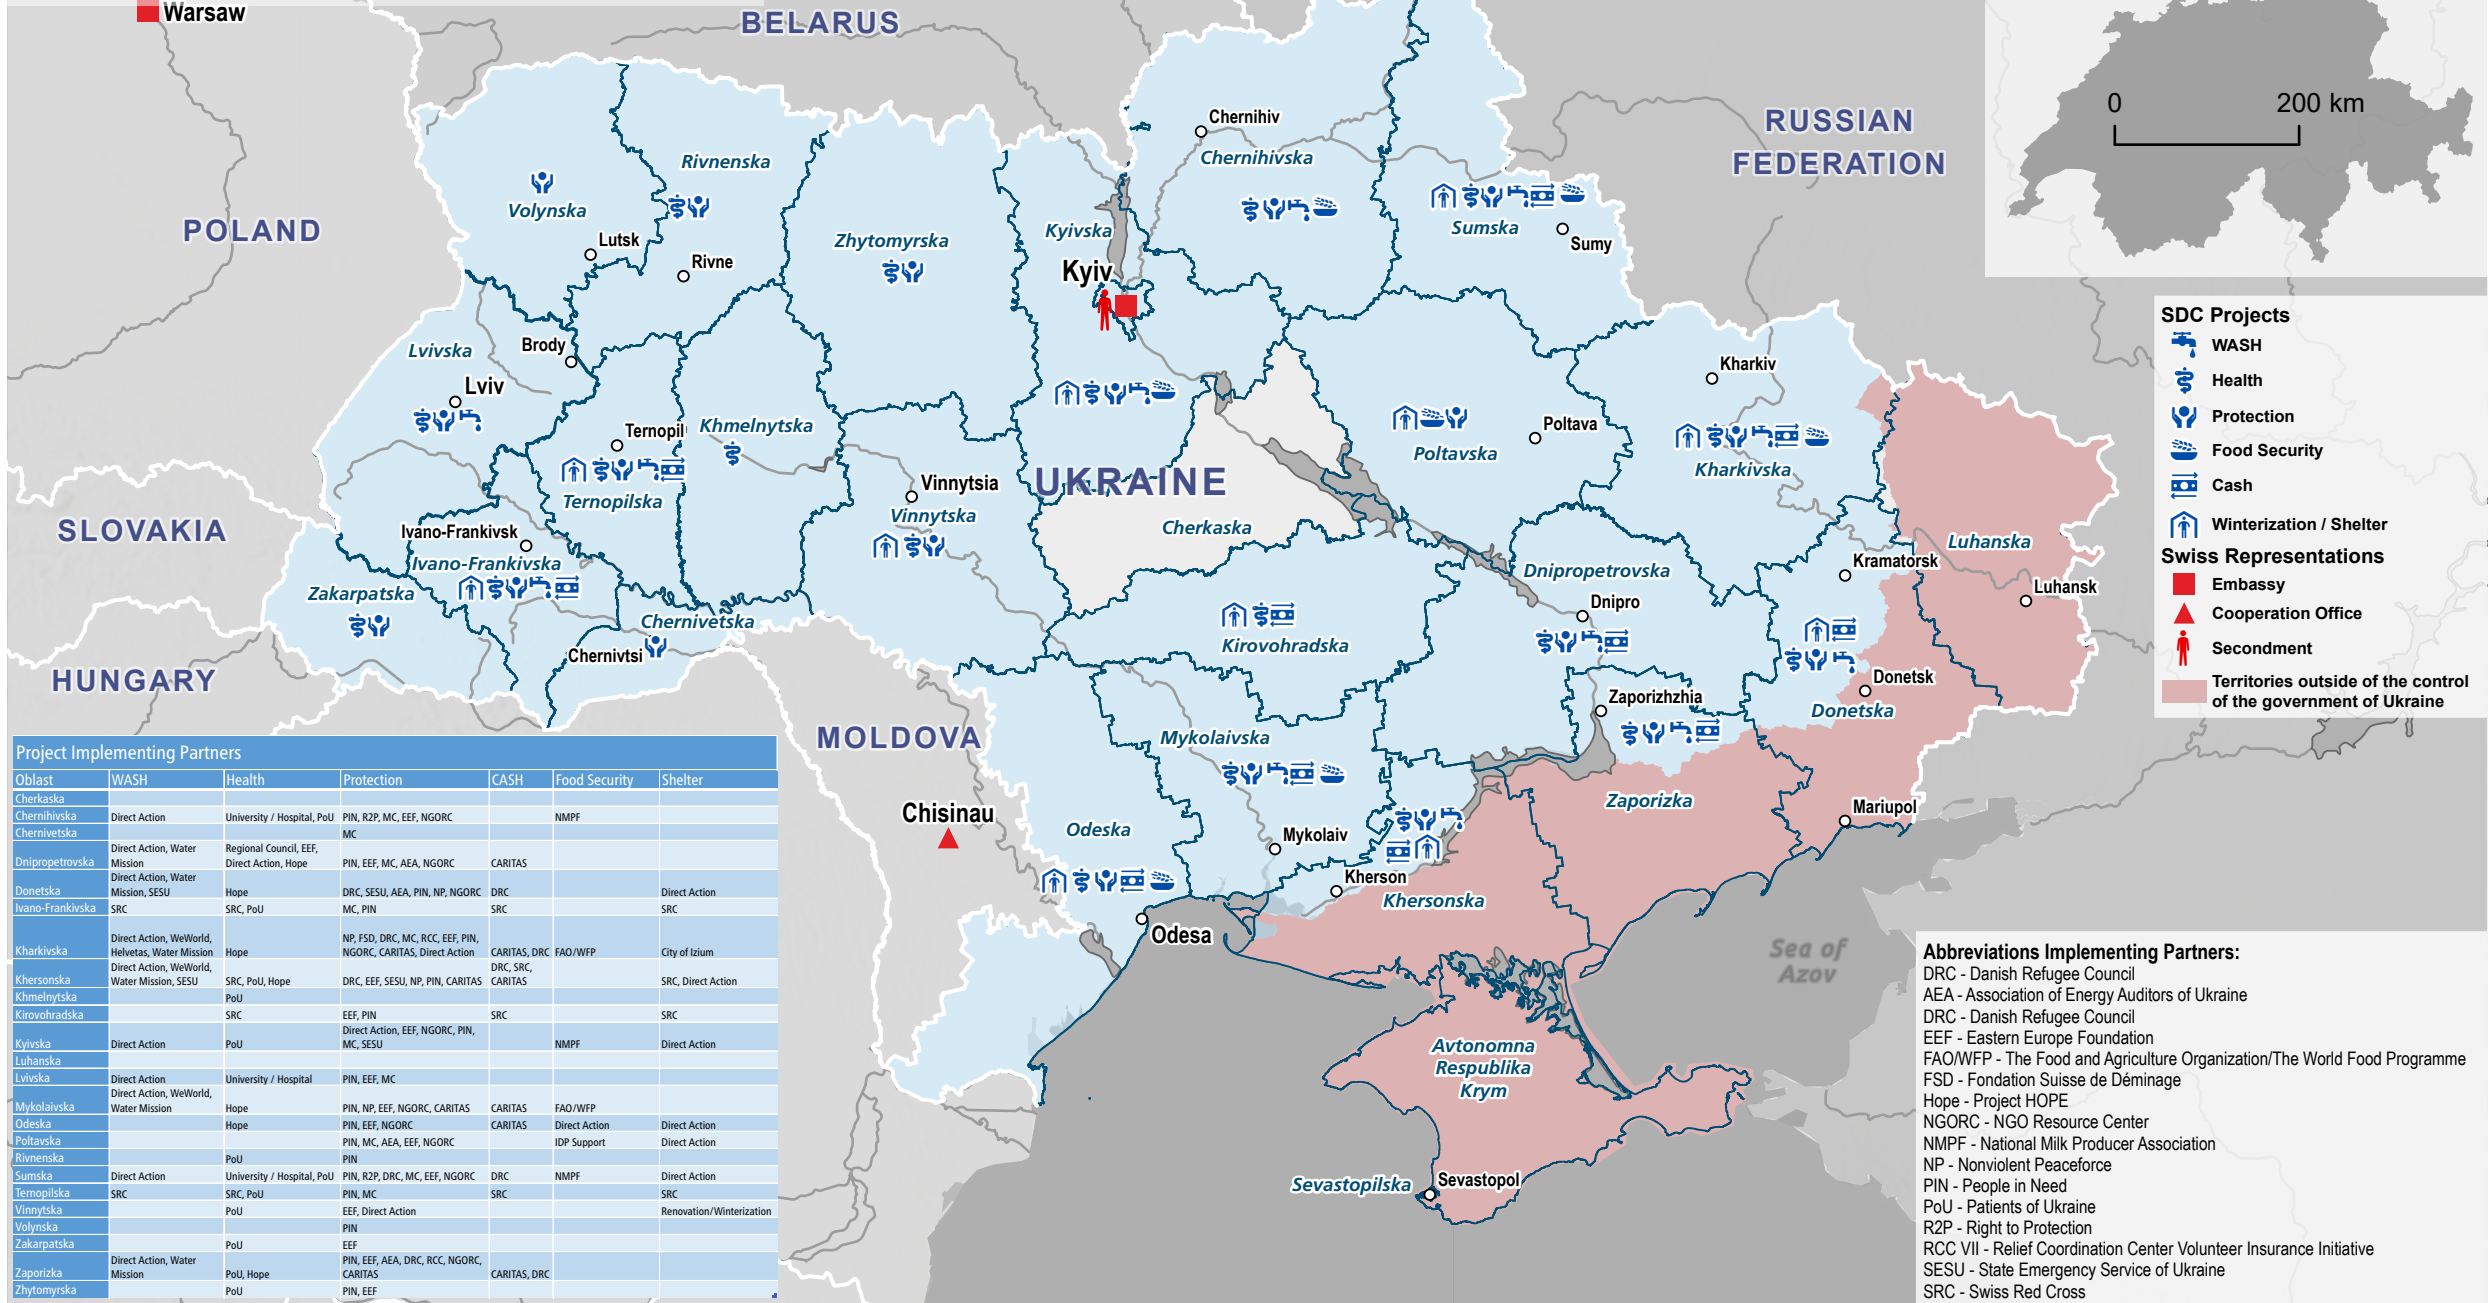

Ukraine Overview Swiss Humanitarian Aid Projects

Updated: February 22, 2024

Oblast	WASH	Health	Protection	CASH	Food Security	Shelter
Cherkaska						
Chernihivska	Direct Action	University / Hospital, PoU	PIN, R2P, MC, EEF, NGORC		NMPF	
Chernivetska						
Dnipropetrovska	Direct Action, Water Mission	Regional Council, EEF, Direct Action, Hope	PIN, EEF, MC, AEA, NGORC	CARITAS		
Donetska	Direct Action, Water Mission, SESU	Hope	DRC, SESU, AEA, PIN, NP, NGORC	DRC		Direct Action
Ivano-Frankivska	SRC	SRC, PoU	MC, PIN	SRC		SRC
Kharkivska	Direct Action, WeWorld, Helvetas, Water Mission	Hope	NP, FSD, DRC, MC, RCC, EEF, PIN, NGORC, CARITAS, Direct Action	CARITAS, DRC	FAO/WFP	City of Izium
Khersonska	Direct Action, WeWorld, Water Mission, SESU	SRC, PoU, Hope	DRC, EEF, SESU, NP, PIN, CARITAS	DRC, SRC, CARITAS		SRC, Direct Action
Khmelnitska		PoU				
Kirovohradska		SRC	EEF, PIN	SRC		SRC
Kyivska	Direct Action	PoU	Direct Action, EEF, NGORC, PIN, MC, SESU		NMPF	Direct Action
Luhanska						
Lvivska	Direct Action	University / Hospital	PIN, EEF, MC			
Mykolaivska	Direct Action, WeWorld, Water Mission	Hope	PIN, NP, EEF, NGORC, CARITAS	CARITAS	FAO/WFP	
Odeska		Hope	PIN, EEF, NGORC	CARITAS	Direct Action	Direct Action
Poltavska			PIN, MC, AEA, EEF, NGORC		IDP Support	Direct Action
Rivnenska		PoU	PIN			
Sumska	Direct Action	University / Hospital, PoU	PIN, R2P, DRC, MC, EEF, NGORC	DRC	NMPF	Direct Action
Ternopilska	SRC	SRC, PoU	PIN, MC	SRC		SRC
Vinnytska		PoU	EEF, Direct Action			Renovation/Winterization
Volynska			PIN			
Zakarpatska		PoU	EEF			
Zaporizka	Direct Action, Water Mission	PoU, Hope	PIN, EEF, AEA, DRC, RCC, NGORC, CARITAS	CARITAS, DRC		
Zhytomyrska		PoU	PIN, EEF			