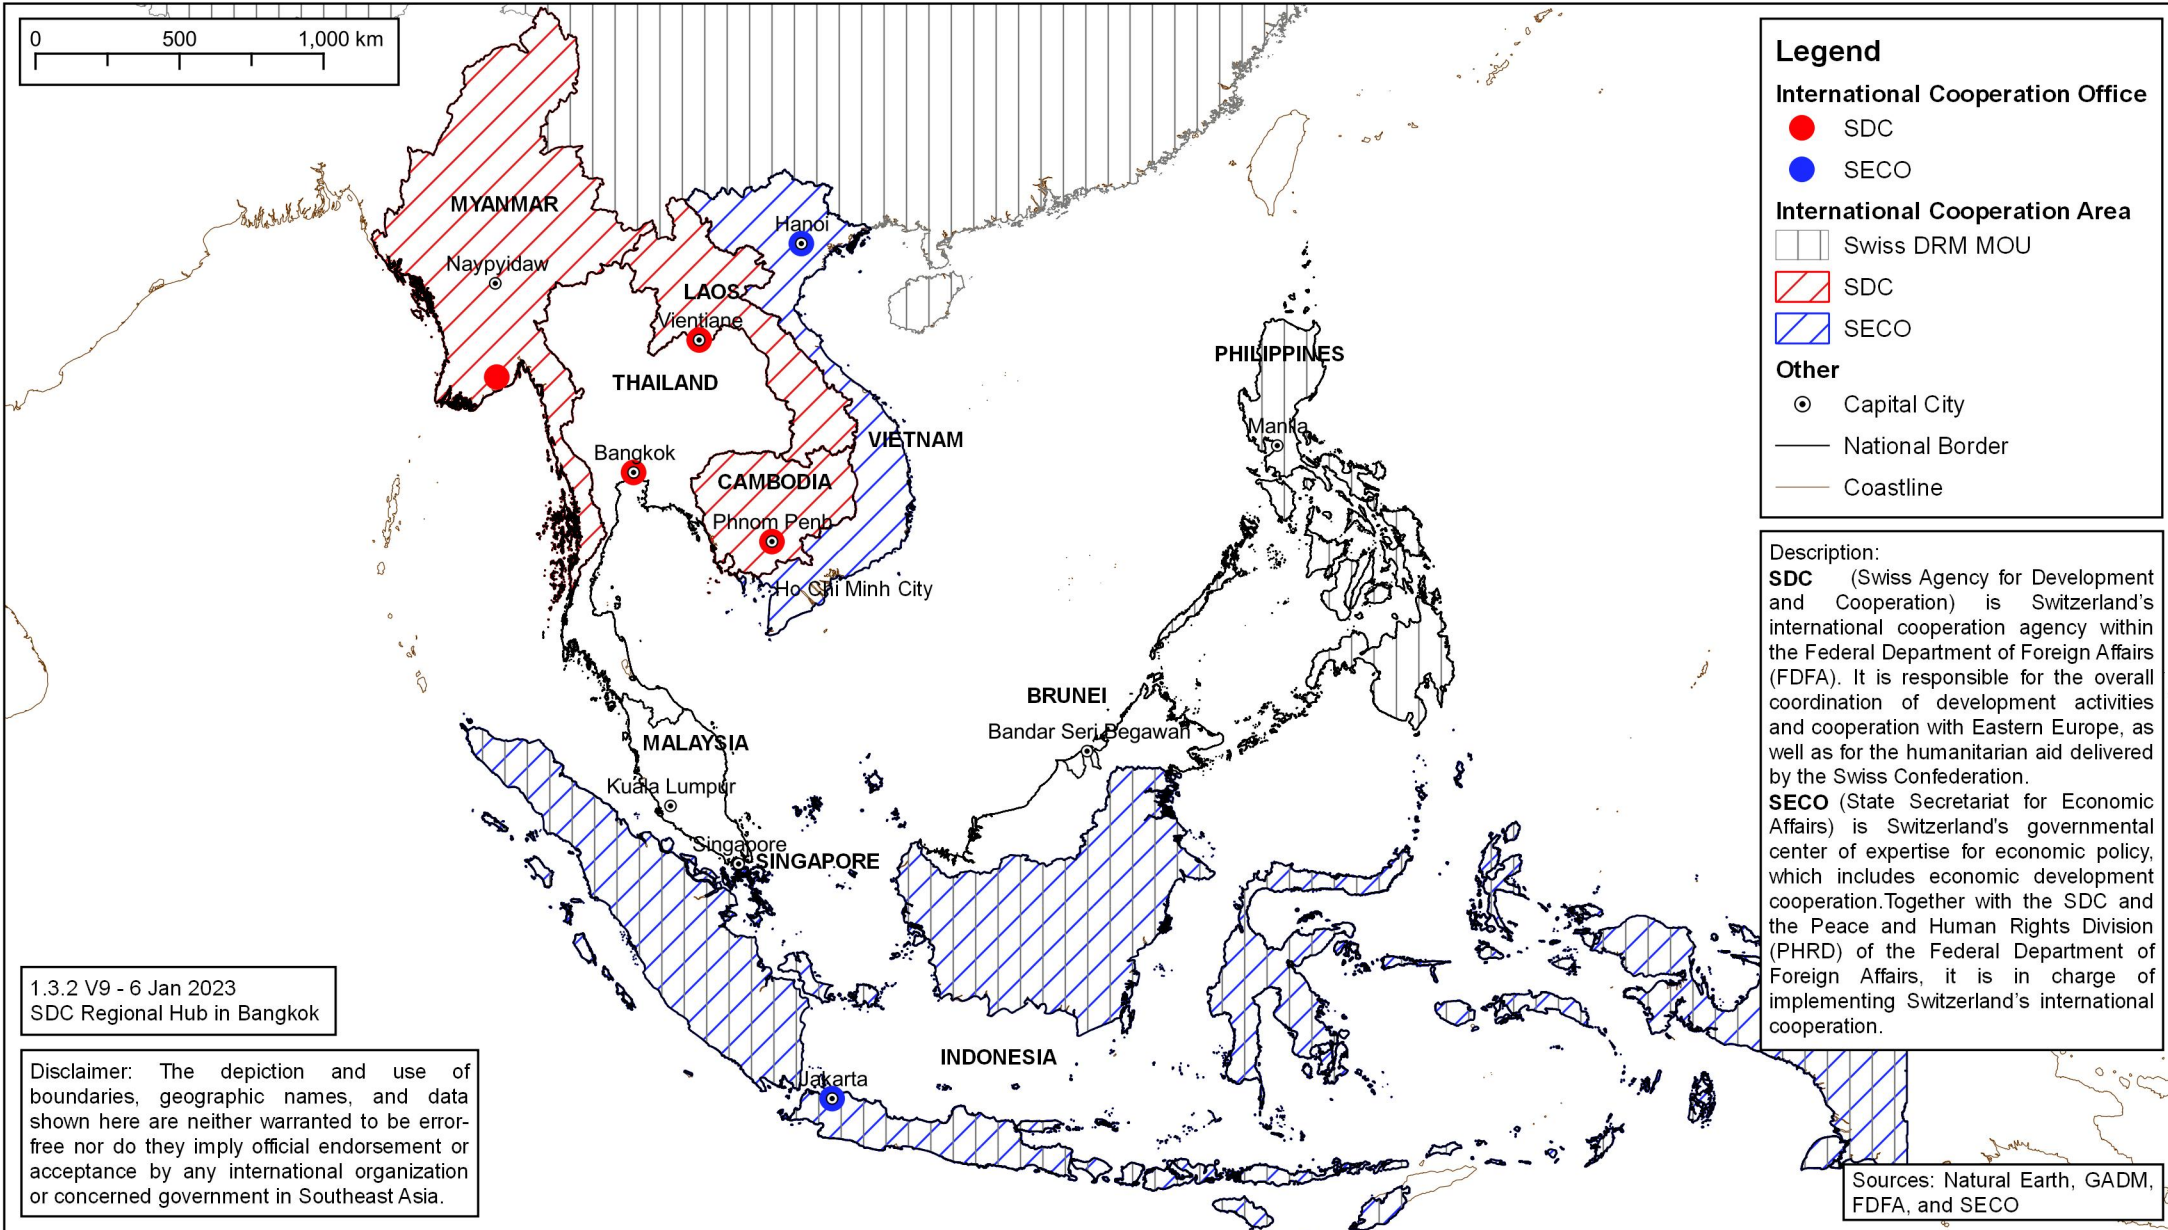

## Map 2: Swiss Partner Countries

Swiss Agency for Development and Cooperation SDC

### Legend

#### Other

- ⊙ Capital City
- National Border
- - - Coastline

Sources: Natural Earth, GADM, FDFA, and SECO