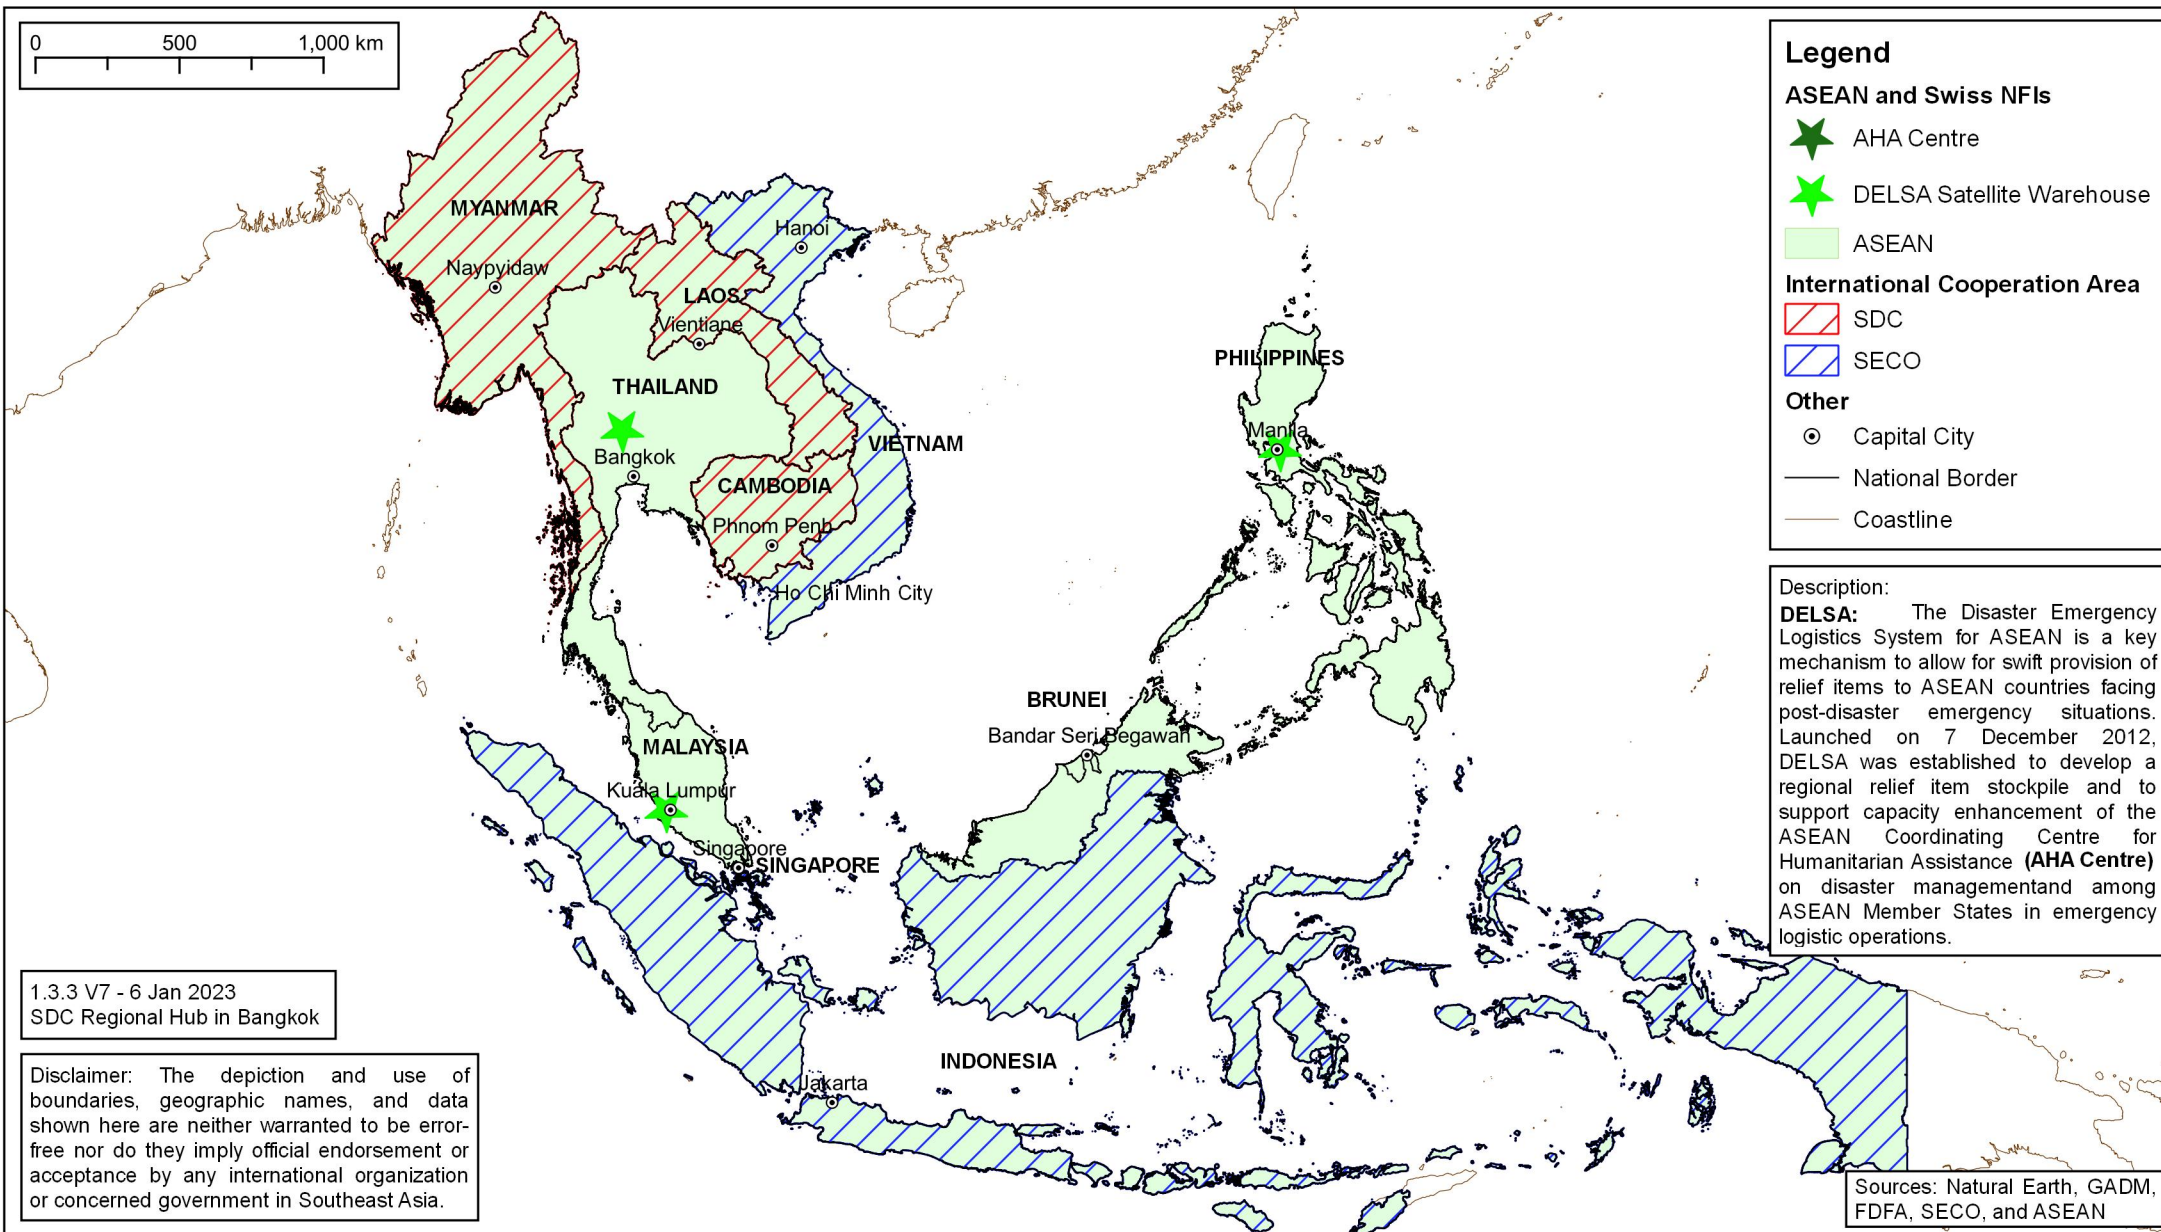

Map 3: Swiss Stockpiles in ASEAN Warehouses

Swiss Agency for Development and Cooperation SDC

Legend

- ASEAN and Swiss NFIs**
- AHA Centre
 - DELSA Satellite Warehouse
 - ASEAN
- International Cooperation Area**
- SDC
 - SECO
- Other**
- Capital City
 - National Border
 - Coastline

Description:
DELSA: The Disaster Emergency Logistics System for ASEAN is a key mechanism to allow for swift provision of relief items to ASEAN countries facing post-disaster emergency situations. Launched on 7 December 2012, DELSA was established to develop a regional relief item stockpile and to support capacity enhancement of the ASEAN Coordinating Centre for Humanitarian Assistance (**AHA Centre**) on disaster management and among ASEAN Member States in emergency logistic operations.

1.3.3 V7 - 6 Jan 2023
SDC Regional Hub in Bangkok

Disclaimer: The depiction and use of boundaries, geographic names, and data shown here are neither warranted to be error-free nor do they imply official endorsement or acceptance by any international organization or concerned government in Southeast Asia.

Sources: Natural Earth, GADM, FDFA, SECO, and ASEAN