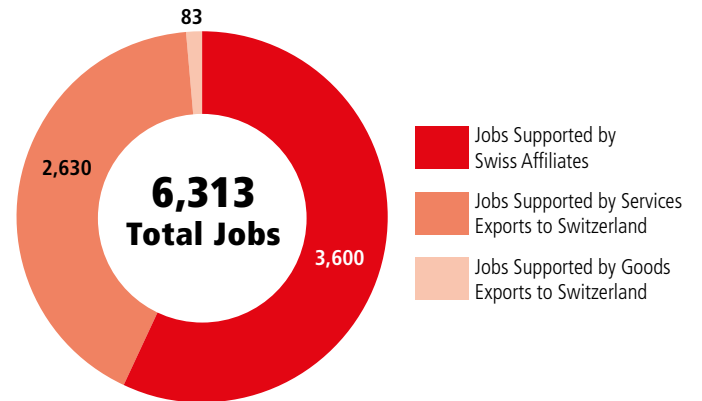

# SWISS ECONOMIC IMPACT LOUISIANA

Louisiana Residents of Swiss Descent: 2,715

## Employment Supported by Foreign Affiliates 2019

## Top Exports of Goods by Industry from Louisiana to Switzerland, 2021

Total Export Value of Goods = \$34 M

## Top Imports of Goods by Industry from Switzerland to Louisiana, 2021

Total Import Value of Goods = \$242 M