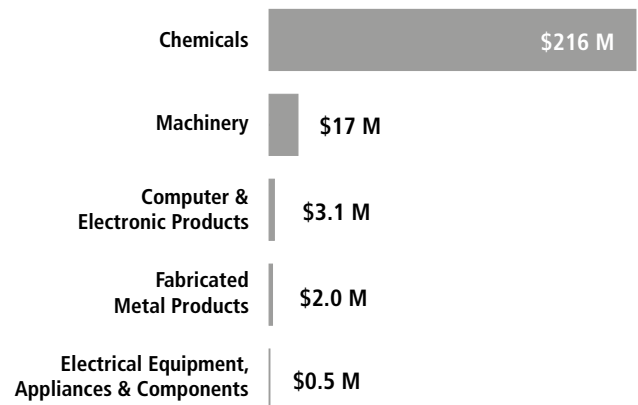

Top Imports of Goods by Industry from Switzerland to Louisiana, 2021

Total Import Value of Goods = $242 M

Swiss Companies Located in Louisiana

Adecco	GESIPA Fasteners	Schindler	Vitol
Chubb (ACE)	Hoerbiger	SGS	Weatherford
Clariant	Kopter	Sulzer Swissport	Zurich
Datwyler	LafargeHolcim	Syngenta	
Dufry	Lindt & Sprüngli	Transocean	
Franke	MSC	UBS	
Gategroup	Nestlé	Viking Cruises