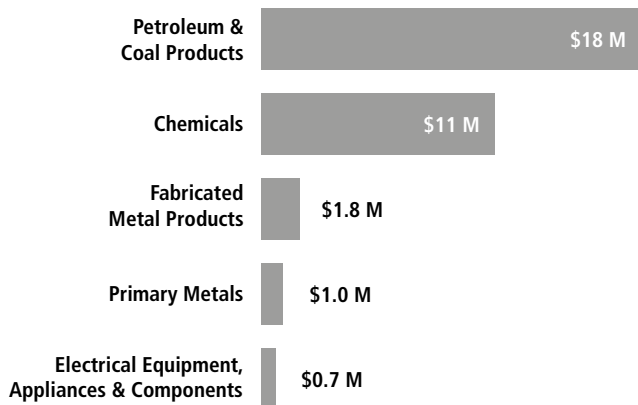

## Employment Supported by Foreign Affiliates 2019

## Top Exports of Goods by Industry from Louisiana to Switzerland, 2021

Total Export Value of Goods = \$34 M

## Top Imports of Goods by Industry from Switzerland to Louisiana, 2021

Total Import Value of Goods = \$242 M

## Swiss Companies Located in Louisiana

Adecco	GESIPA Fasteners	Schindler	Vitol
Chubb (ACE)	Hoerbiger	SGS	Weatherford
Clariant	Kopter	Sulzer Swissport	Zurich
Datwyler	LafargeHolcim	Syngenta	
Dufry	Lindt & Sprüngli	Transocean	
Franke	MSC	UBS	
Gategroup	Nestlé	Viking Cruises	