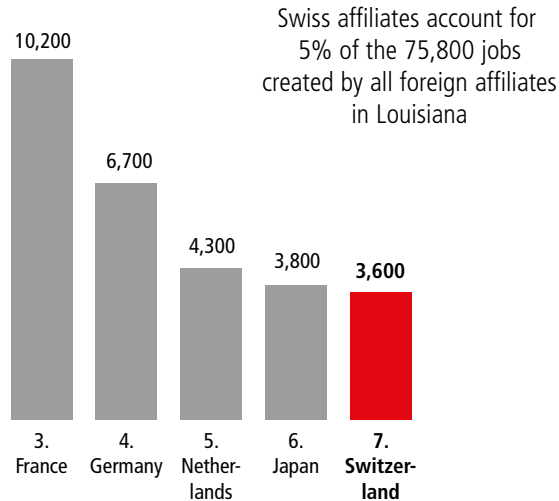

# SWISS ECONOMIC IMPACT LOUISIANA

Louisiana Residents of Swiss Descent: 2,715

## Employment Supported by Foreign Affiliates 2019

## Top Exports of Goods by Industry from Louisiana to Switzerland, 2021

Total Export Value of Goods = \$34 M