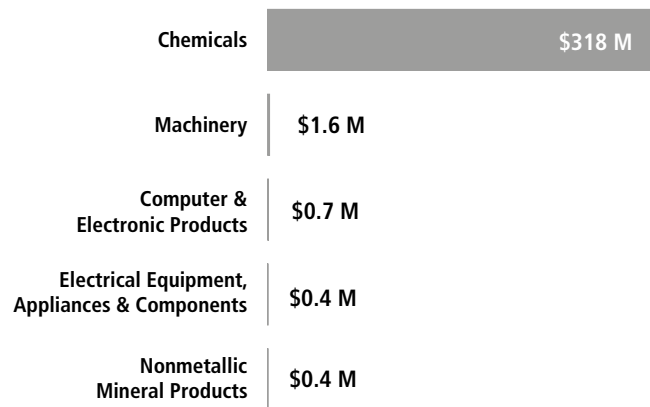

SWISS ECONOMIC IMPACT NEBRASKA

Nebraska Residents of Swiss Descent: 6,948

Employment Supported by Foreign Affiliates 2019

Top Exports of Goods by Industry from Nebraska to Switzerland, 2021

Total Export Value of Goods = \$8.8 M

Top Imports of Goods by Industry from Switzerland to Nebraska, 2021

Total Import Value of Goods = \$337 M

Swiss Companies Located in Nebraska

Adecco	Nestlé
Chubb (ACE)	Schindler
Dufry	Swissport
Evolve	Syngenta
Givaudan	UBS
Hallmark Aviation Services	Zurich
LafargeHolcim	
Lindt & Sprüngli	