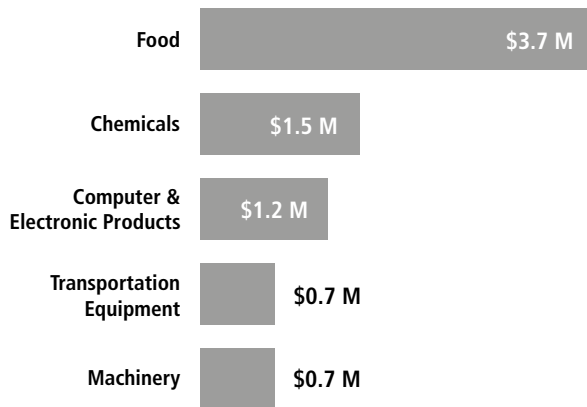

SWISS ECONOMIC IMPACT NEBRASKA

Nebraska Residents of Swiss Descent: 6,948

Employment Supported by Foreign Affiliates 2019

Top Exports of Goods by Industry from Nebraska to Switzerland, 2021

Total Export Value of Goods = \$8.8 M

Top Imports of Goods by Industry from Switzerland to Nebraska, 2021

Total Import Value of Goods = \$337 M

Swiss Companies Located in Nebraska

Adecco	Nestlé
Chubb (ACE)	Schindler
Dufry	Swissport
Evolve	Syngenta
Givaudan	UBS
Hallmark Aviation Services	Zurich
LafargeHolcim	
Lindt & Sprüngli	