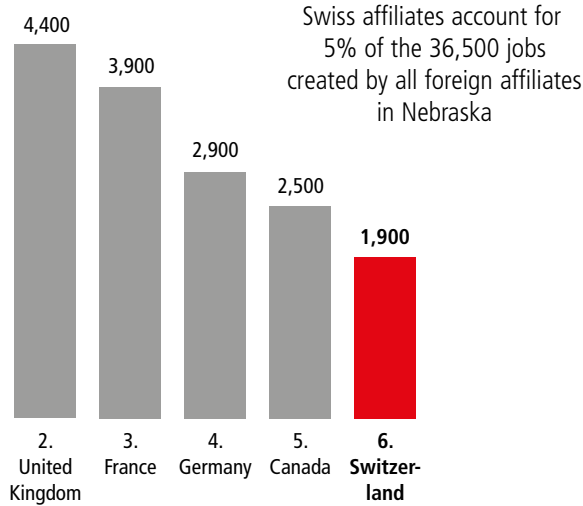

SWISS ECONOMIC IMPACT NEBRASKA

Nebraska Residents of Swiss Descent: 6,948

Employment Supported by Foreign Affiliates 2019

Top Exports of Goods by Industry from Nebraska to Switzerland, 2021

Total Export Value of Goods = \$8.8 M

Top Imports of Goods by Industry from Switzerland to Nebraska, 2021

Total Import Value of Goods = \$337 M

Swiss Companies Located in Nebraska

Adecco	Nestlé
Chubb (ACE)	Schindler
Dufry	Swissport
Evolve	Syngenta
Givaudan	UBS
Hallmark Aviation Services	Zurich
LafargeHolcim	
Lindt & Sprüngli	