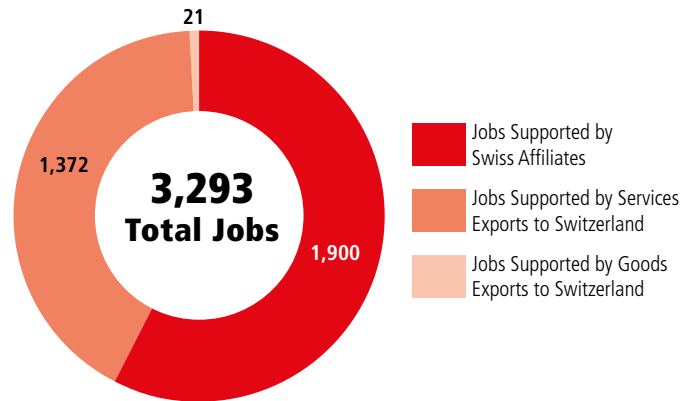

SWISS ECONOMIC IMPACT NEBRASKA

Nebraska Residents of Swiss Descent: 6,948

Employment Supported by Foreign Affiliates 2019

Top Exports of Goods by Industry from Nebraska to Switzerland, 2021

Total Export Value of Goods = \$8.8 M

Top Imports of Goods by Industry from Switzerland to Nebraska, 2021

Total Import Value of Goods = \$337 M

Swiss Companies Located in Nebraska

Adecco	Nestlé
Chubb (ACE)	Schindler
Dufry	Swissport
Evolve	Syngenta
Givaudan	UBS
Hallmark Aviation Services	Zurich
LafargeHolcim	
Lindt & Sprüngli	