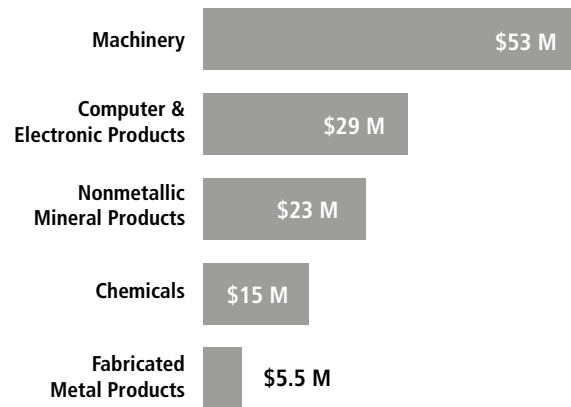

Top Imports of Goods by Industry from Switzerland to New Hampshire, 2021

Total Import Value of Goods = $148 M

Swiss Companies Located in New Hampshire

Adecco	Syngenta
Chubb (ACE)	UBS
Dufry	Unisensor
Ionbond	Zehnder Group
LafargeHolcim	Zurich
LEM	
Lindt & Sprüngli	
Lonza	
Safran Vectronix	
Schleuniger