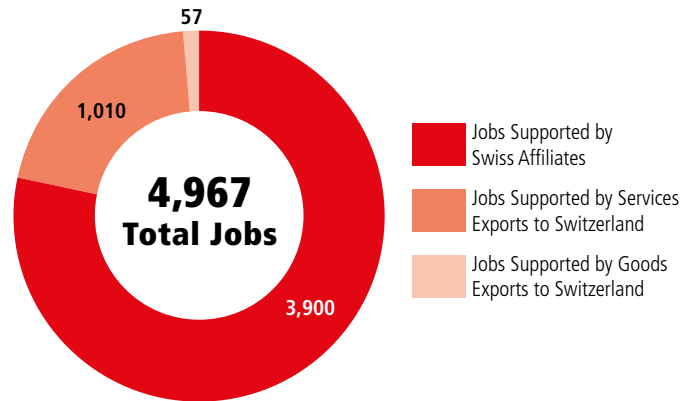

# SWISS ECONOMIC IMPACT NEW HAMPSHIRE

New Hampshire Residents of Swiss Descent: 2,404

## Employment Supported by Foreign Affiliates 2019

## Top Exports of Goods by Industry from New Hampshire to Switzerland, 2021

Total Export Value of Goods = \$23 M