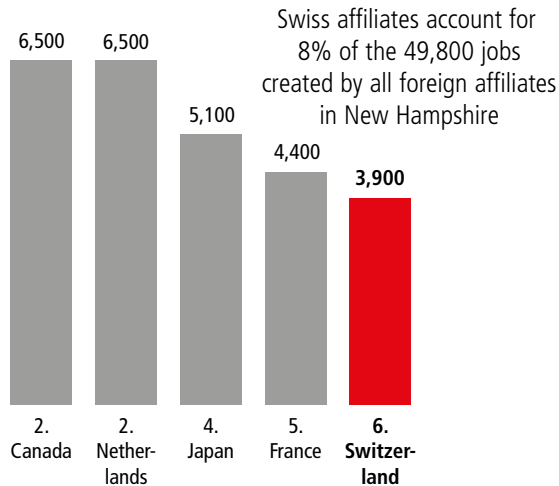

# SWISS ECONOMIC IMPACT NEW HAMPSHIRE

New Hampshire Residents of Swiss Descent: 2,404

## Employment Supported by Foreign Affiliates 2019

## Top Exports of Goods by Industry from New Hampshire to Switzerland, 2021

Total Export Value of Goods = \$23 M