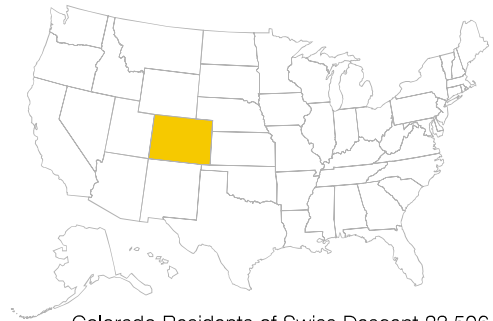

SWISS ECONOMIC IMPACT COLORADO

Employment Supported by Foreign Affiliates, 2016

Top Goods Exports by Industry from Colorado to Switzerland, 2018

Total Colorado Goods Exports to Switzerland \$191 M

Top Goods Imports by Industry from Switzerland to Colorado, 2018