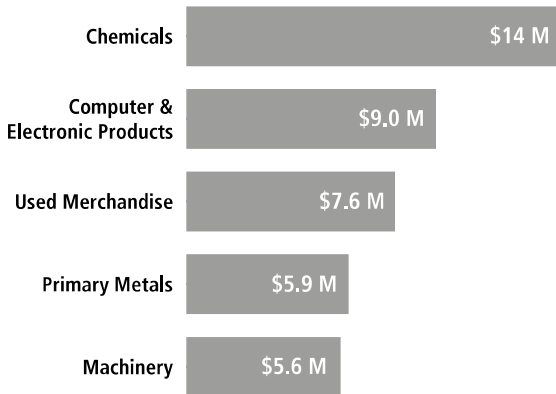

SWISS ECONOMIC IMPACT COLORADO

Employment Supported by Foreign Affiliates, 2016

Top Goods Exports by Industry from Colorado to Switzerland, 2018

Total Colorado Goods Exports to Switzerland \$191 M

Top Goods Imports by Industry from Switzerland to Colorado, 2018

Total Colorado Goods Imports from Switzerland \$812 M

Swiss Companies Located in Colorado

ABB	DT Swiss	INFICON	Nagra	Russell Stover	STMicroelectronics	Syngenta
Adecco	Dufry	Interroll	Nespresso	Candies (Lindt)	Sulzer	UBS
Bernina	EM Microelectronics	Kuehne + Nagel	Nestlé	Schindler	Swatch	Weatherford
Chubb (ACE)	FRACHT FWO	LafargeHolcim	Novartis	SGS	Swiss Re	Weidmann
Credit Suisse	Hallmark Aviation Services	Leica Geosystems	Panalpina	Sika	Swisslog	Zurich
Diamond	Hoerbiger	Mercuria	Pilatus	Similasan	Swissport	
Diamond Materials Tech		Mikron				