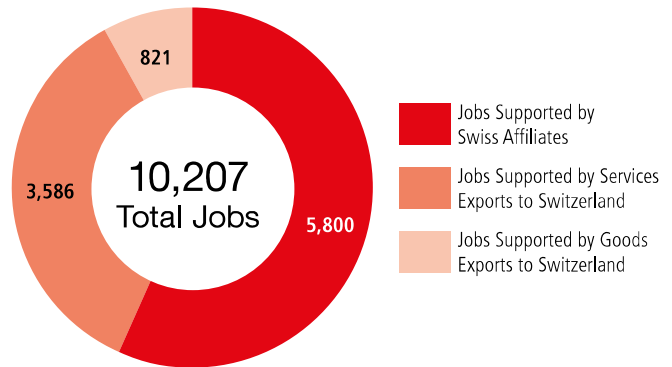

SWISS ECONOMIC IMPACT COLORADO

Employment Supported by Foreign Affiliates, 2016

Top Goods Exports by Industry from Colorado to Switzerland, 2018

Total Colorado Goods Exports to Switzerland \$191 M

Top Goods Imports by Industry from Switzerland to Colorado, 2018