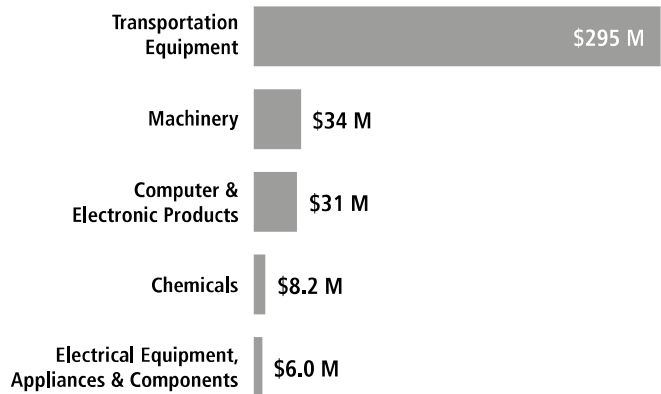

Top Goods Imports by Industry from Switzerland to Colorado, 2018

Total Colorado Goods Imports from Switzerland $812 M

Swiss Companies Located in Colorado

ABB	DT Swiss	INFICON	Nagra	Russell Stover	STMicroelectronics	Syngenta
Adecco	Dufry	Interroll	Nespresso	Candies (Lindt)	Sulzer	UBS
Bernina	EM Microelectronics	Kuehne + Nagel	Nestlé	Schindler	Swatch	Weatherford
Chubb (ACE)	FRACHT FWO	LafargeHolcim	Novartis	SGS	Swiss Re	Weidmann
Credit Suisse	Hallmark Aviation Services	Leica Geosystems	Panalpina	Sika	Swisslog	Zurich
Diamond	Hoerbiger	Mercuria	Pilatus	Similasan	Swissport	
Diamond Materials Tech		Mikron