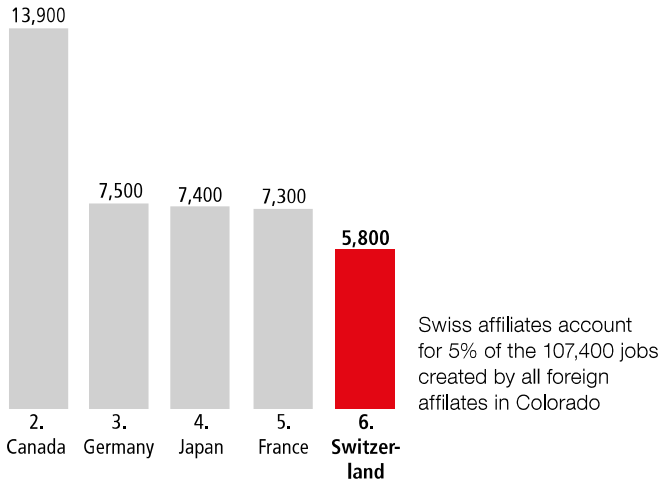

SWISS ECONOMIC IMPACT COLORADO

Employment Supported by Foreign Affiliates, 2016

Top Goods Exports by Industry from Colorado to Switzerland, 2018

Total Colorado Goods Exports to Switzerland \$191 M

Top Goods Imports by Industry from Switzerland to Colorado, 2018