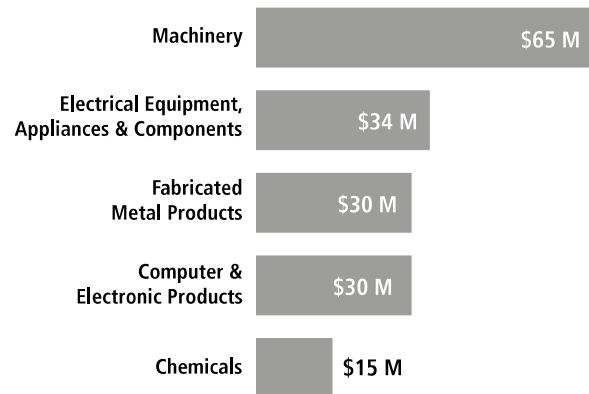

SWISS ECONOMIC IMPACT MICHIGAN

Michigan Residents of Swiss Descent 23,460

Employment Supported by Foreign Affiliates, 2016

Top Goods Exports by Industry from Michigan to Switzerland, 2018

Total Michigan Goods Exports to Switzerland \$274 M

Top Goods Imports by Industry from Switzerland to Michigan, 2018

Total Michigan Goods Imports from Switzerland \$281 M

Swiss Companies Located in Michigan

ABB	Chubb (ACE)	Güdel	Liebherr	Panalpina	Schmolz + Bickenbach	Swiss Re
Adecco	Clariant	Ionbond	Lindt	Pibomulti	SGS	Swissport
APAG	Condair	Kaba	Luxoft	Quadrant	Sika	Syngenta
Asendia	Dufry	Kaiser Optical Systems	Metalor	record (agta record)	Sonceboz	TELSONIC
AutoForm Engineering	Eco Physiks	(Endress+Hauser)	Micronas	Regloplas	Stäubli	Tool-Temp
Autoneum	EMS-EFTEC	Kistler	Nestlé	Rehau	STMicroelectronics	UBS
Bartschi-Fobro	European Technology Center	Kuehne + Nagel	Oetiker	Russell Stover Candies (Lindt)	Sulzer	Zurich
Bucher Hydraulics	Ewab	LafargeHolcim	Omya	Schindler		
Bühler	gategroup	LEM				