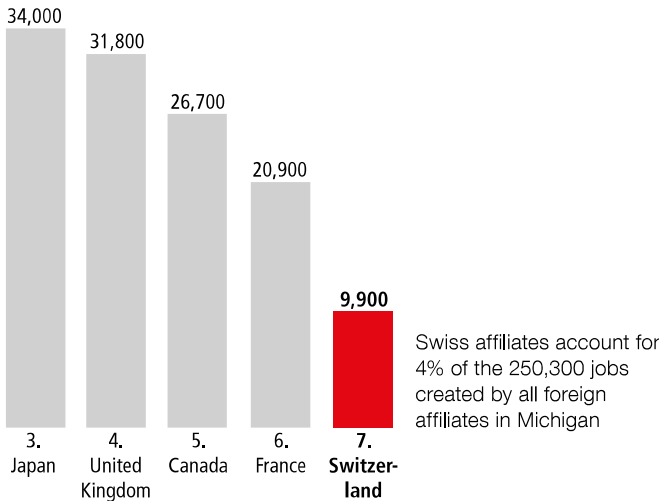

SWISS ECONOMIC IMPACT MICHIGAN

Michigan Residents of Swiss Descent 23,460

Employment Supported by Foreign Affiliates, 2016

Top Goods Exports by Industry from Michigan to Switzerland, 2018

Total Michigan Goods Exports to Switzerland \$274 M

Top Goods Imports by Industry from Switzerland to Michigan, 2018

Total Michigan Goods Imports from Switzerland \$281 M

Swiss Companies Located in Michigan

ABB	Chubb (ACE)	Güdel	Liebherr	Panalpina	Schmolz + Bickenbach	Swiss Re
Adecco	Clariant	Ionbond	Lindt	Pibomulti	SGS	Swissport
APAG	Condair	Kaba	Luxoft	Quadrant	Sika	Syngenta
Asendia	Dufry	Kaiser Optical Systems	Metalor	record (agta record)	Sonceboz	TELSONIC
AutoForm Engineering	Eco Physiks	(Endress+Hauser)	Micronas	Regloplas	Stäubli	Tool-Temp
Autoneum	EMS-EFTEC	Kistler	Nestlé	Rehau	STMicroelectronics	UBS
Bartschi-Fobro	European Technology Center	Kuehne + Nagel	Oetiker	Russell Stover Candies (Lindt)	Sulzer	Zurich
Bucher Hydraulics	Ewab	LafargeHolcim	Omya	Schindler		
Bühler	gategroup	LEM				