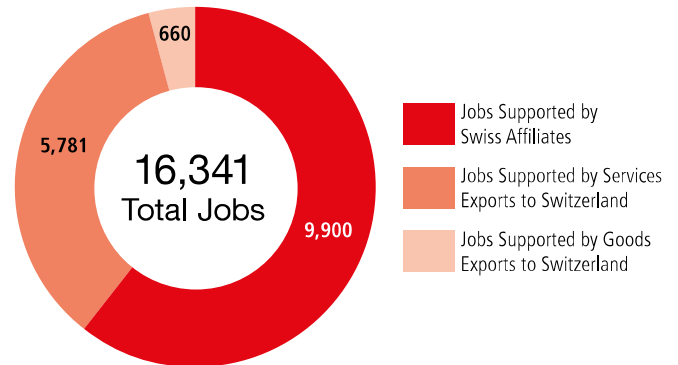

SWISS ECONOMIC IMPACT MICHIGAN

Michigan Residents of Swiss Descent 23,460

Employment Supported by Foreign Affiliates, 2016

Top Goods Exports by Industry from Michigan to Switzerland, 2018

Total Michigan Goods Exports to Switzerland \$274 M

Top Goods Imports by Industry from Switzerland to Michigan, 2018

Total Michigan Goods Imports from Switzerland \$281 M

Swiss Companies Located in Michigan

ABB	Chubb (ACE)	Güdel	Liebherr	Panalpina	Schmolz + Bickenbach	Swiss Re
Adecco	Clariant	Ionbond	Lindt	Pibomulti	SGS	Swissport
APAG	Condair	Kaba	Luxoft	Quadrant	Sika	Syngenta
Asendia	Dufry	Kaiser Optical Systems	Metalor	record (agta record)	Sonceboz	TELSONIC
AutoForm Engineering	Eco Physiks	(Endress+Hauser)	Micronas	Regloplas	Stäubli	Tool-Temp
Autoneum	EMS-EFTEC	Kistler	Nestlé	Rehau	STMicroelectronics	UBS
Bartschi-Fobro	European Technology Center	Kuehne + Nagel	Oetiker	Russell Stover Candies (Lindt)	Sulzer	Zurich
Bucher Hydraulics	Ewab	LafargeHolcim	Omya	Schindler		
Bühler	gategroup	LEM				