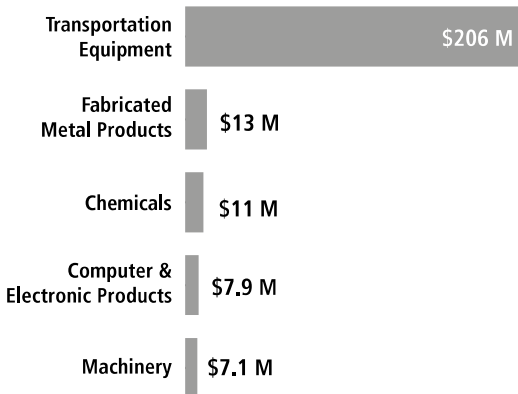

SWISS ECONOMIC IMPACT MICHIGAN

Michigan Residents of Swiss Descent 23,460

Employment Supported by Foreign Affiliates, 2016

Top Goods Exports by Industry from Michigan to Switzerland, 2018

Total Michigan Goods Exports to Switzerland \$274 M

Top Goods Imports by Industry from Switzerland to Michigan, 2018

Total Michigan Goods Imports from Switzerland \$281 M

Swiss Companies Located in Michigan

ABB	Chubb (ACE)	Güdel	Liebherr	Panalpina	Schmolz + Bickenbach	Swiss Re
Adecco	Clariant	Ionbond	Lindt	Pibomulti	SGS	Swissport
APAG	Condair	Kaba	Luxoft	Quadrant	Sika	Syngenta
Asendia	Dufry	Kaiser Optical Systems	Metalor	record (agta record)	Sonceboz	TELSONIC
AutoForm Engineering	Eco Physiks	(Endress+Hauser)	Micronas	Regloplas	Stäubli	Tool-Temp
Autoneum	EMS-EFTEC	Kistler	Nestlé	Rehau	STMicroelectronics	UBS
Bartschi-Fobro	European Technology Center	Kuehne + Nagel	Oetiker	Russell Stover Candies (Lindt)	Sulzer	Zurich
Bucher Hydraulics	Ewab	LafargeHolcim	Omya	Schindler		
Bühler	gategroup	LEM				