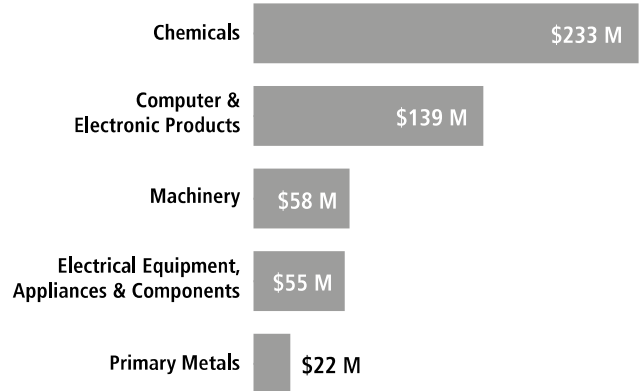

SWISS ECONOMIC IMPACT MASSACHUSETTS

Employment Supported by Foreign Affiliates, 2016

Massachusetts Residents of Swiss Descent 10,982

Top Goods Exports by Industry from Massachusetts to Switzerland, 2018

Total Massachusetts Goods Exports to Switzerland \$1.2 B

Top Goods Imports by Industry from Switzerland to Massachusetts, 2018

Total Massachusetts Goods Imports from Switzerland \$1.0 B

Swiss Companies Located in Massachusetts

A-Connect	Dufry	Hoerbiger	Lindt	Panalpina	SOTAX	Syngenta
Akris	Egon Zehnder	Hoffmann-La Roche	Maxon Precision	Runtal (Zehnder)	Spirig Advanced Technologies	TELSONIC
Allied World	FRACHT FWO	INEOS	Motors	Schindler	STMicroelectronics	Teuscher
Analytik Jena (Endress+Hauser)	Franke	Infranor	Metalor	Schneeberger	Straumann	Tradition
Bucher + Suter	gategroup	Jet Aviation	MSC	Schoeller Textil	Sustainserv	UBS
Chubb (ACE)	Georg Fischer	Jungbunzlauer	Nespresso	Sika	Swatch	Weidmann
Clariant	Ghirardelli (Lindt)	Kuehne + Nagel	Nestlé	SITA	Swiss Re	Zurich
Credit Suisse	Helbling	LafargeHolcim	Novartis	SIX Financial Information	Swissport	
Diamond	Hocoma	Leica Geosystems	Oerlikon			