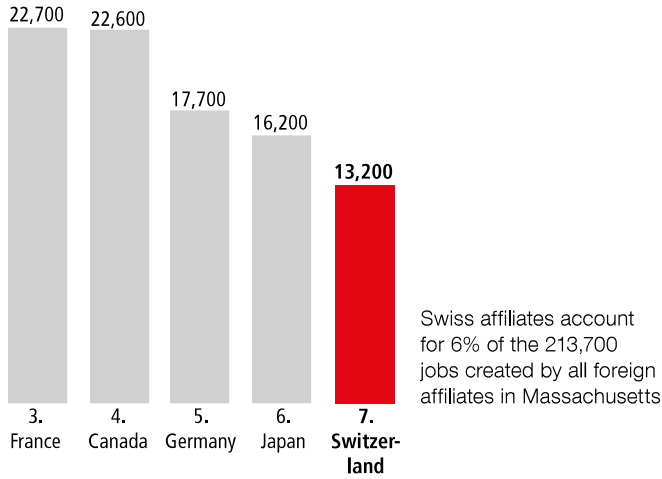

SWISS ECONOMIC IMPACT MASSACHUSETTS

Employment Supported by Foreign Affiliates, 2016

Massachusetts Residents of Swiss Descent 10,982

Top Goods Exports by Industry from Massachusetts to Switzerland, 2018

Total Massachusetts Goods Exports to Switzerland \$1.2 B

Top Goods Imports by Industry from Switzerland to Massachusetts, 2018

Total Massachusetts Goods Imports from Switzerland \$1.0 B

Swiss Companies Located in Massachusetts

A-Connect	Dufry	Hoerbiger	Lindt	Panalpina	SOTAX	Syngenta
Akris	Egon Zehnder	Hoffmann-La Roche	Maxon Precision	Runtal (Zehnder)	Spirig Advanced Technologies	TELSONIC
Allied World	FRACHT FWO	INEOS	Motors	Schindler	STMicroelectronics	Teuscher
Analytik Jena (Endress+Hauser)	Franke	Infranor	Metalor	Schneeberger	Straumann	Tradition
Bucher + Suter	gategroup	Jet Aviation	MSC	Schoeller Textil	Sustainserv	UBS
Chubb (ACE)	Georg Fischer	Jungbunzlauer	Nespresso	Sika	Swatch	Weidmann
Clariant	Ghirardelli (Lindt)	Kuehne + Nagel	Nestlé	SITA	Swiss Re	Zurich
Credit Suisse	Helbling	LafargeHolcim	Novartis	SIX Financial Information	Swissport	
Diamond	Hocoma	Leica Geosystems	Oerlikon			