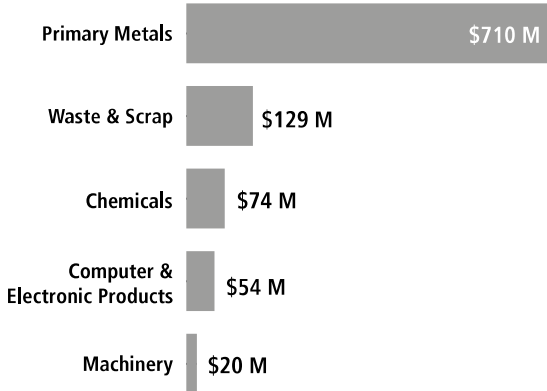

SWISS ECONOMIC IMPACT MASSACHUSETTS

Employment Supported by Foreign Affiliates, 2016

Massachusetts Residents of Swiss Descent 10,982

Top Goods Exports by Industry from Massachusetts to Switzerland, 2018

Total Massachusetts Goods Exports to Switzerland \$1.2 B

Top Goods Imports by Industry from Switzerland to Massachusetts, 2018

Total Massachusetts Goods Imports from Switzerland \$1.0 B

Swiss Companies Located in Massachusetts

A-Connect	Dufry	Hoerbiger	Lindt	Panalpina	SOTAX	Syngenta
Akris	Egon Zehnder	Hoffmann-La Roche	Maxon Precision	Runtal (Zehnder)	Spirig Advanced Technologies	TELSONIC
Allied World	FRACHT FWO	INEOS	Motors	Schindler	STMicroelectronics	Teuscher
Analytik Jena (Endress+Hauser)	Franke	Infranor	Metalor	Schneeberger	Straumann	Tradition
Bucher + Suter	gategroup	Jet Aviation	MSC	Schoeller Textil	Sustainserv	UBS
Chubb (ACE)	Georg Fischer	Jungbunzlauer	Nespresso	Sika	Swatch	Weidmann
Clariant	Ghirardelli (Lindt)	Kuehne + Nagel	Nestlé	SITA	Swiss Re	Zurich
Credit Suisse	Helbling	LafargeHolcim	Novartis	SIX Financial Information	Swissport	
Diamond	Hocoma	Leica Geosystems	Oerlikon			