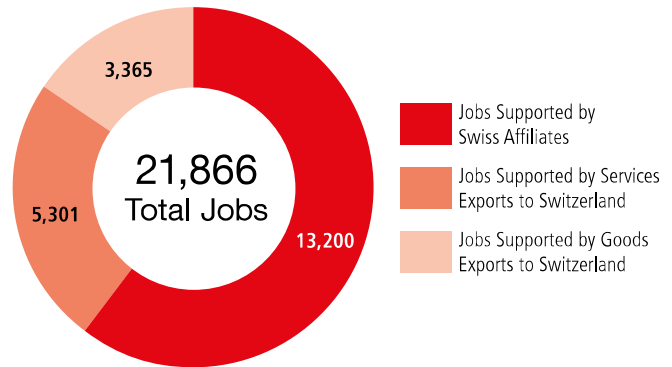

SWISS ECONOMIC IMPACT MASSACHUSETTS

Employment Supported by Foreign Affiliates, 2016

Massachusetts Residents of Swiss Descent 10,982

Top Goods Exports by Industry from Massachusetts to Switzerland, 2018

Total Massachusetts Goods Exports to Switzerland \$1.2 B